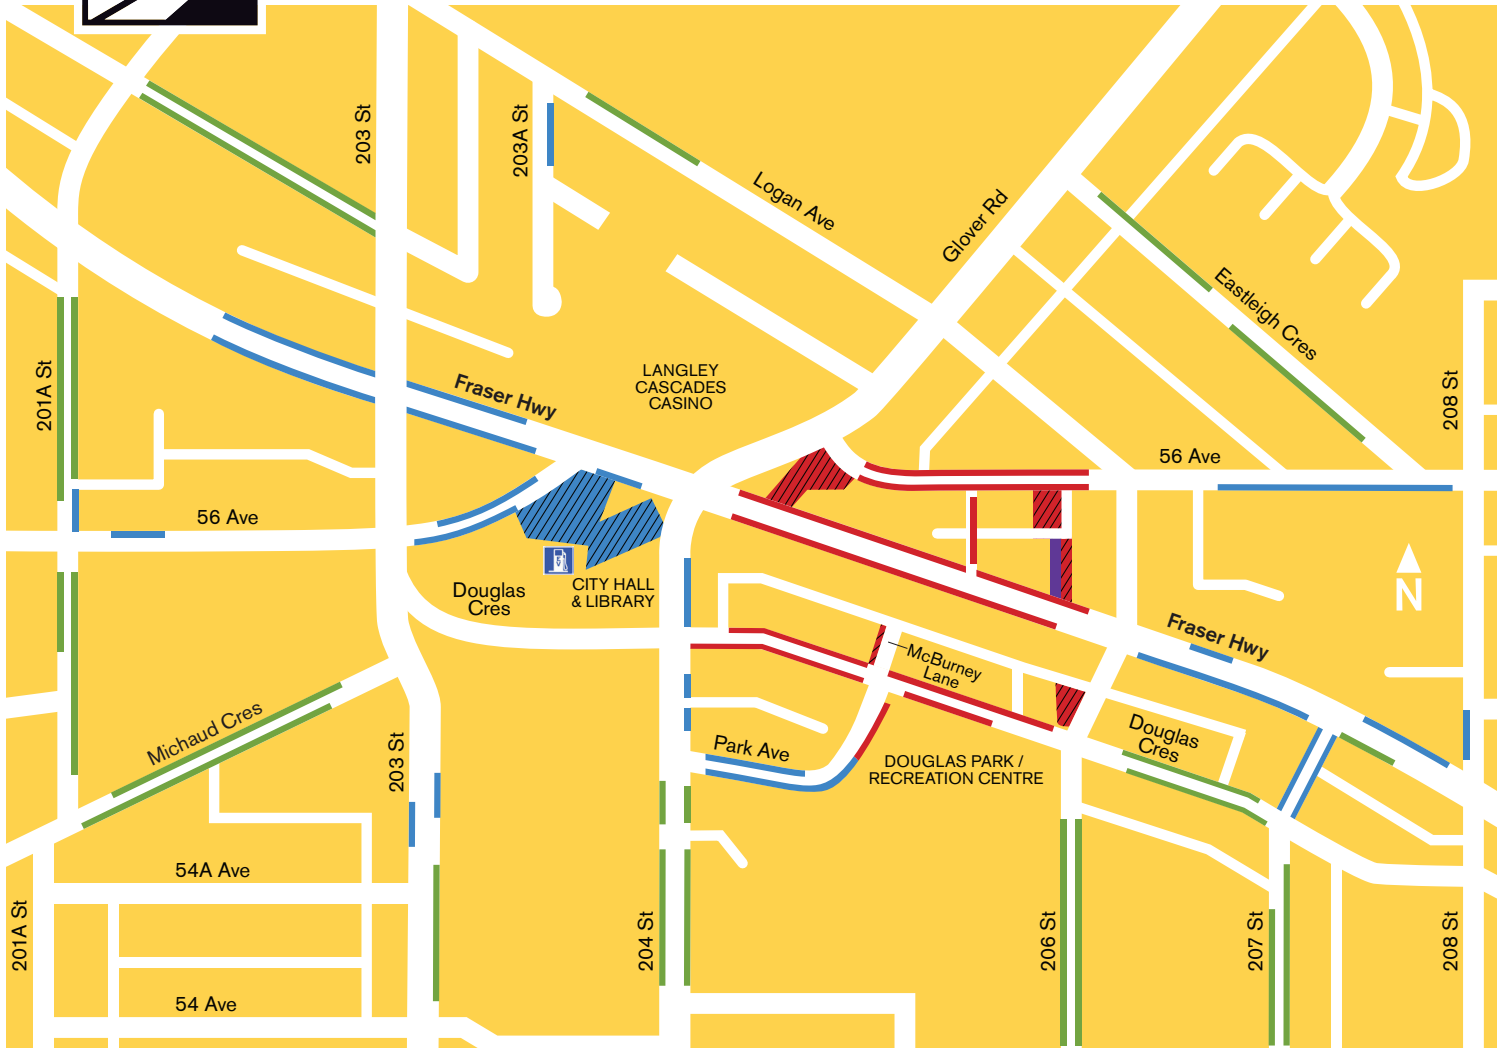

Where To Park In Downtown Langley

LEGEND

- On-Street – Max 2 hrs
- On-Street – Max 3 hrs
- On-Street – Max 72 hrs
- Off-Street – Max 2 hrs
- Off-Street – Max 3 hrs
- Off-Street – Pay Lot

Downtown Langley Business Association

[@discoverdowntownlangley](https://www.instagram.com/discoverdowntownlangley)

[@downtownlangley](https://www.twitter.com/downtownlangley)

downtown awaits you!